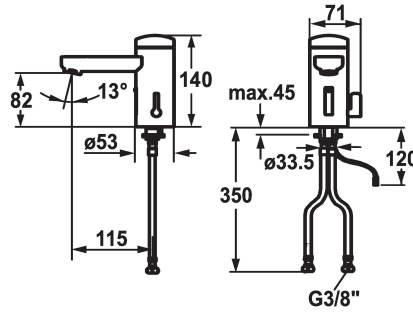

KWC IQUA

Automatic, non-contact - Basin

Modell-Linie: IQUA | 12.696.061.000

Kranen | Zelfsluitende kranen

KWC-No.

125259

chromeline, A 115, flexible connection hose, without pop-up valve, battery, Basic, with mixing

125260

chromeline, A 115, flexible connection hose, without pop-up valve, mains receiver, Basic, with mixing

* Automatische besturing design

- Infraroodsensorsysteem L10

- Met menging

NONE

* EcoProtect - waterbesparende inrichting

Kleurcode

Installation_type

Faucet_typ

Hoogteafmeting

G_Acoustic group

Projection_A

EnergyLabelCH

Afmetingen wateruitlaat