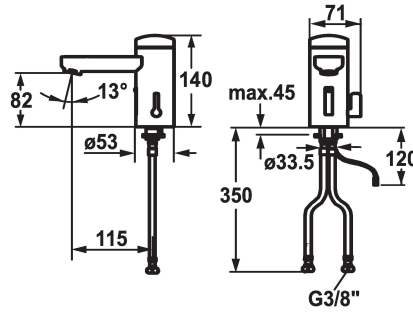

KWC IQUA

Automatic, non-contact - Basin

Modell-Linie: IQUA | 12.696.061.000

Armatura umywalkowa | Armatura samozamykająca

KWC-No.

125259

chromeline, A 115, flexible connection hose, without pop-up valve, battery, Basic, with mixing

125260

chromeline, A 115, flexible connection hose, without pop-up valve, mains receiver, Basic, with mixing

* Automatic controled design

* Infrared sensor L10

* With mixing

- temperature limiter adjustable

* Flexible connection hoses 3/8"

* Fastening by means of stud bolt M8 x 1

* Mounting hole size 53 mm

* Scope of delivery:

- Battery 6 V Lithium CRP2

- lifespan at 100 circuits/day; 4 years

3 Avoid using infrared controls near highly reflective surfaces (e.g. mirrors, polished stainless steel basins) as this could cause them to activate accidentally or malfunction.