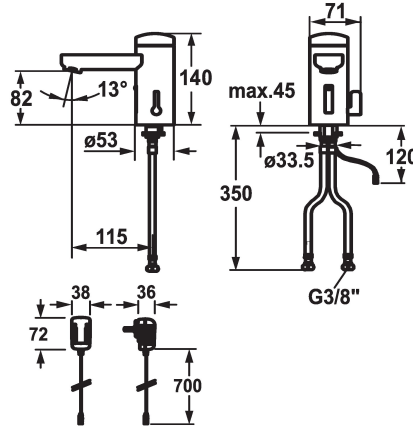

KWC IQUA

Automatic, non-contact - Basin

Modell-Linie: IQUA | 12.696.071.000

Taps | Self closing taps

KWC-No.

125259

chromeline, A 115, flexible connection hose, without pop-up valve, battery, Basic, with mixing

125260

chromeline, A 115, flexible connection hose, without pop-up valve, mains receiver, Basic, with mixing

- * Automatic controled design
- * Infrared sensor L10
- * With mixing
 - temperature limiter adjustable
- * EcoProtect - water-saving device
- * Basic: counter-sunk iqua-click
- * Microprocessor-control
 - flow time adjustable (1 second factory setting)
 - short time off (cleaning) activatable
 - continuous water flow (filling) activatable
 - sensor sensitivity adjustable permanent, automatic self-calibration

Power_supply

battery

mains receiver

- 12- or 24-hour-hygiene flushing activatable
- * Fixed spout
 - Neoperl® Cascade®
- * Electrovalve
- * Flexible connection hoses 3/8"
- * Fastening by means of stud bolt M8 x 1
- * Mounting hole size ø35 mm
- * Scope of delivery:
 - Mains receiver 100-240 V / operating voltage 6 V
- 3 Avoid using infrared controls near highly reflective surfaces (e.g. mirrors, polished stainless steel basins) as this could cause them to activate accidentally or malfunction.

Technical Data

Flow rate
Pop-up_valve
Electronical_control
Connection
Spout
IQUA-Click
Power_supply
Color code
Installation_type
Faucet_typ
Dimension Height
Acoustic group
Projection_A
Energy Label
Dimension Water outlet
material