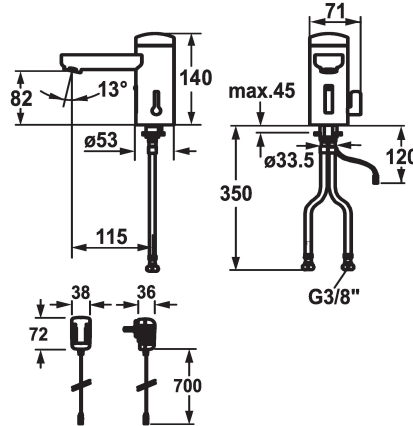

KWC IQUA

Automatic, non-contact - Basin

Modell-Linie: IQUA | 12.696.071.000

Taps | Self closing taps

KWC-No.

125259

chromeline, A 115, flexible connection hose, without pop-up valve, battery, Basic, with mixing

125260

chromeline, A 115, flexible connection hose, without pop-up valve, mains receiver, Basic, with mixing

- * Automatic controled design
- * Infrared sensor L10
- * With mixing
- temperature limiter adjustable
- * EcoProtect - water-saving device
- * Basic: counter-sunk iqua-click
- * Microprocessor-control
- flow time adjustable (1 second factory setting)
- short time off (cleaning) activatable
- continuous water flow (filling) activatable
- sensor sensitivity adjustable permanent, automatic self-calibration

Power supply

battery

mains receiver

- 12- or 24-hour-hygiene flushing activatable
- * Fixed spout
- Neoperl® Cascade®
- * Electrovalve
- * Flexible connection hoses 3/8"
- * Fastening by means of stud bolt M8 x 1
- * Mounting hole size ø35 mm
- * Scope of delivery:
 - Mains receiver 100-240 V / operating voltage 6 V
- 3 Avoid using infrared controls near highly reflective surfaces (e.g. mirrors, polished stainless steel basins) as this could cause them to activate accidentally or malfunction.

Technical Data

Flow rate
pop-up valve
Electronical control
Connection
Spout
IQUA-Click
Power supply
Color code
Installation type
Faucet_typ
Measure Height
Acoustic group
Projection A
Energy label
Dimension Water outlet
material