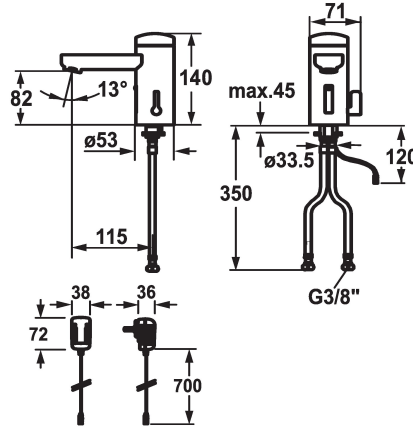

## KWC IQUA

Automatic, non-contact - Basin

Modell-Linie: IQUA | 12.696.071.000

Kranen | Zelfsluitende kranen

#### 125259

chromeline, A 115, flexible connection hose, without pop-up valve, battery, Basic, with mixing