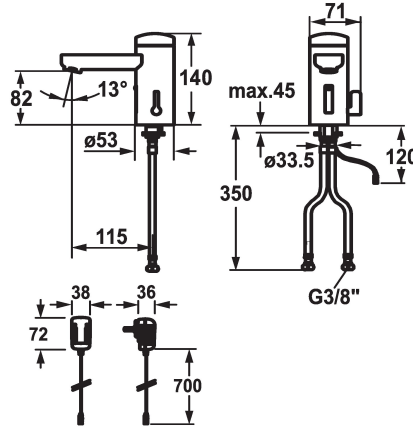

KWC IQUA

Automatic, non-contact - Basin

Modell-Linie: IQUA | 12.696.071.000

Armatura umywalkowa | Armatura samozamykająca

KWC-No.

125259

chromeline, A 115, flexible connection hose, without pop-up valve, battery, Basic, with mixing

125260

chromeline, A 115, flexible connection hose, without pop-up valve, mains receiver, Basic, with mixing

- * Automatic controled design
- * Infrared sensor L10
- * With mixing
- temperature limiter adjustable
- * EcoProtect - water-saving device
- * Basic: counter-sunk iqua-click
- * Microprocessor-control
- flow time adjustable (1 second factory setting)
- short time off (cleaning) activatable
- continuous water flow (filling) activatable
- sensor sensitivity adjustable permanent, automatic self-calibration

Dane techniczne

A_Spout_Spray
ATT-KWC-ABLAUFGARNITUR
ATT-KWC-EL_STEUERUNG
Connection
ATT-KWC-AUSLAUF
ATT-KWC-IQUA_CLICK
ATT-KWC-STROMVERSORGUNG
ATT-KWC-FARBCODE
Installation_type
Faucet_typ
Dimension Height
G_Acoustic group
Projection_A
EnergyLabelCH
ATT-KWC-MASS-WASSERAUSTRITT
Material

ATT-KWC-STROMVERSORGUNG

Batterie

Netz AP

- 12- or 24-hour-hygiene flushing activatable
- * Fixed spout
- Neoperl® Cascade®
- * Electrovalve
- * Flexible connection hoses 3/8"
- * Fastening by means of stud bolt M8 x 1
- * Mounting hole size ø35 mm
- * Scope of delivery:
 - Mains receiver 100-240 V / operating voltage 6 V
 - 3 Avoid using infrared controls near highly reflective surfaces (e.g. mirrors, polished stainless steel basins) as this could cause them to activate accidentally or malfunction.