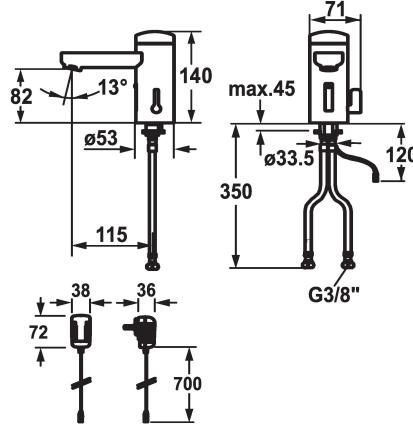

KWC IQUA

Automatic, non-contact - Basin

Modell-Linie: IQUA | 12.696.071.000

Kranar | Samouzavírací armatury

KWC-No.

125259

chromeline, A 115, flexible connection hose, without pop-up valve, battery, Basic, with mixing

125260

chromeline, A 115, flexible connection hose, without pop-up valve, mains receiver, Basic, with mixing

- * Automatic controled design
- * Infrared sensor L10
- * With mixing
 - temperature limiter adjustable
- * EcoProtect - water-saving device
- * Basic: counter-sunk iqua-click
- * Microprocessor-control
 - flow time adjustable (1 second factory setting)
 - short time off (cleaning) activatable
 - continuous water flow (filling) activatable
 - sensor sensitivity adjustable permanent, automatic self-calibration

ATT-KWC-STROMVERSORGUNG

Batterie

Netz AP

- 12- or 24-hour-hygiene flushing activatable
- * Fixed spout
 - Neoperl® Cascade®
- * Electrovalve
- * Flexible connection hoses 3/8"
- * Fastening by means of stud bolt M8 x 1
- * Mounting hole size ø35 mm
- * Scope of delivery:
 - Mains receiver 100-240 V / operating voltage 6 V
 - 3 Avoid using infrared controls near highly reflective surfaces (e.g. mirrors, polished stainless steel basins) as this could cause them to activate accidentally or malfunction.

Technical Data

A_Spout_Spray
ATT-KWC-ABLAUFGARNITUR
ATT-KWC-EL_STEUERUNG
Connection
ATT-KWC-AUSLAUF
ATT-KWC-IQUA_CLICK
ATT-KWC-STROMVERSORGUNG
ATT-KWC-FARBCODE
Installation_type
Faucet_typ
Measure_Height
G_Acoustic group
Projection_A
EnergyLabelCH
ATT-KWC-MASS-WASSERAUSTRITT
Material