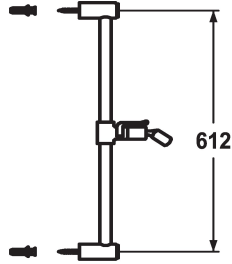

KWC FIT Sliding wall bar easy

Modell-Linie: **SHOWERCULTURE | 26.000.506.000**
Showers | Complementary parts showers

KWC-No.

125263
chromeline, L 612

125264
chromeline, L 1100

Measure Lenght

L 612

L 1100

- * KWC Sliding wall bar FIT easy
- * Made of metal
- * Ball joint bracket, elevation adjustment lockable

- * Tube diameter 18 mm
- * The sliding wall bar can be shortened to any individual length as required

Technical Data

Color code

chromeline

Faucet_typ

IP22

Measure Lenght

L 24 1/8"

Measure Lenght

L 612

material

METALL