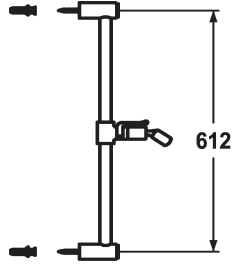

## KWC FIT Sliding wall bar easy

Modell-Linie: SHOWERCULTURE | 26.000.506.000  
Suihkut ja suihkupaneelit | Suihkujen täydennysosat

### KWC-No.

**125263**  
chromeline, L 612

**125264**  
chromeline, L 1100

- \* KWC Sliding wall bar FIT easy
- \* Made of metal
- \* Ball joint bracket, elevation adjustment lockable

### Measure\_L

L612

L1100

- \* Tube diameter 18 mm
- \* The sliding wall bar can be shortened to any individual length as required

### Tekniset tiedot

ATT-KWC-FARBCODE

Faucet\_typ

Measure\_L\_USA

Measure\_L

Materiaali

lviCode

chromeline