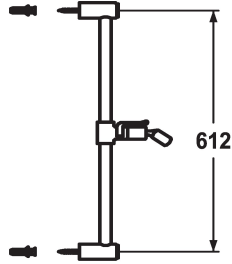

KWC FIT Sliding wall bar easy

Modell-Linie: SHOWERCULTURE | 26.000.506.000

Armatura natryskowa | Wyposażenie dodatkowe do armatur natryskowych

KWC-No.

125263

chromeline, L 612

125264

chromeline, L 1100

Measure_L

L612

L1100

- * KWC Sliding wall bar FIT easy
- * Made of metal
- * Ball joint bracket, elevation adjustment lockable

- * Tube diameter 18 mm
- * The sliding wall bar can be shortened to any individual length as required

Dane techniczne

ATT-KWC-FARBCODE

chromeline

Faucet_typ

IP22

Measure_L_USA

L612-I

Measure_L