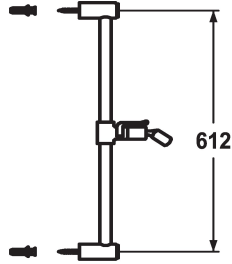

KWC FIT Sliding wall bar easy

Modell-Linie: SHOWERCULTURE | 26.000.506.000

KWC-No.

125263
chromeline, L 612

125264
chromeline, L 1100

- * KWC Sliding wall bar FIT easy
- * Made of metal
- * Ball joint bracket, elevation adjustment lockable

Measure_L

L612

L1100

- * Tube diameter 18 mm
- * The sliding wall bar can be shortened to any individual length as required

Technical Data

ATT-KWC-FARBCODE

Faucet_typ

Measure_L_USA

Measure_L

Material

chromeline

IP22

L612-I

L612

METALL