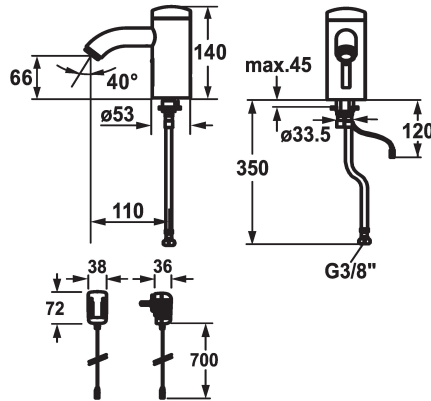

KWC IQUA

Automatic, non-contact - Basin

Modell-Linie: IQUA | 12.696.181.000
Kranar | Samouzavírací armatury

KWC-No.

125277

chromeline, A 115, flexible connection hose, without pop-up valve, battery, Basic, without mixing

125278

chromeline, A 115, flexible connection hose, without pop-up valve, mains receiver, Basic, without mixing

- * Automatic controlled style
- * Infrared sensor L20
- * Without mixing
- for cold or mixed water supply
- * EcoProtect - water-saving device
- * Basic: counter-sunk iqua-click
- * Microprocessor-control
- flow time adjustable (1 second factory setting)
- short time off (cleaning) activatable
- continuous water flow (filling) activatable
- sensor sensitivity adjustable permanent, automatic self-calibration

- 12- or 24-hour-hygiene flushing activatable
- * Fixed spout
- Neoperl® Cascade®
- * Electrovalve
- * Flexible connection hose 3/8"
- * Fastening by means of stud bolt M8 x 1
- * Mounting hole size 35 mm
- * Scope of delivery:
 - Mains receiver 100-240 V / operating voltage 6 V
- 3 Avoid using infrared controls near highly reflective surfaces (e.g. mirrors, polished stainless steel basins) as this could cause them to activate accidentally or malfunction.

Technical Data

A_Spout_Spray
ATT-KWC-ABLAUFGARNITUR
ATT-KWC-EL_STEUERUNG
Connection
ATT-KWC-AUSLAUF
ATT-KWC-IQUA_CLICK
ATT-KWC-STROMVERSORGUNG
ATT-KWC-FARBCODE
Installation_type
Faucet_typ
Measure_Height
G_Acoustic group
Projection_A
EnergyLabelCH
ATT-KWC-MASS-WASSERAUSTRITT
Material