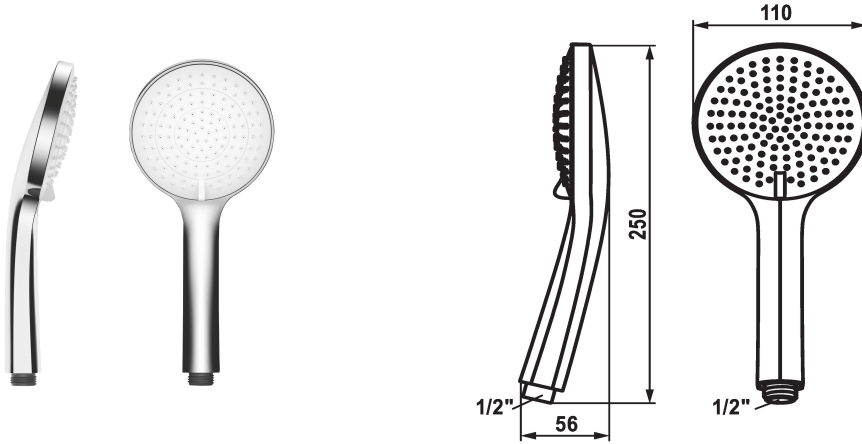

KWC FIT-E Hand shower trio

Modell-Linie: FIT-E | 26.000.132.000
Armatura natryskowa | Armatura natryskowa

KWC-No.

125282
chromeline

* Hand shower KWC FIT -E trio
* TouchProtect - anti-scald protection thanks to the "double skin" principle

* Cleaning-friendly faceplate
* Connecting thread 1/2"

Dane techniczne

A_Spout_Spray

12 l/min (3 bar)

Connection

G1/2"

ATT-KWC-FARBCODE

chromeline

Faucet_typ

18

ATT-KWC-STRAHLART

08

G_Acoustic group

1

EnergyLabelCH

C

Materiał

KUNSTSTOFF