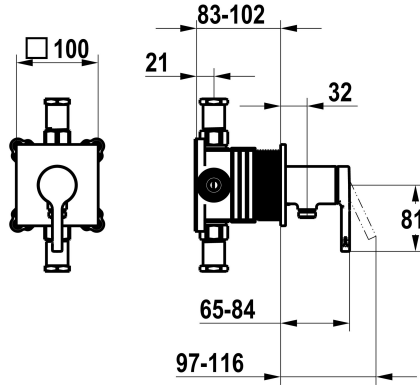

KWC AVA 2.0

Trim kit, with safety device DIN EN 1717 – Lever mixer – Shower

Modell-Linie: AVA 2.0 | 21.464.550.000

Suihkut ja suihkupaneelit | Manuaali suihkut

KWC-No.

125289

chromeline, trim kit, with safety device DIN EN 1717

NEW

* Trim kit with function unit KWC HOMEBOX

* Outflow with integrated hose connection

* KWC cartridge M 35-S HF

- with ceramic discs

- flow rate and temperature continuously variable

* Scope of delivery:

- Lever mixer unit with integrated hose connection

- Fastening of the cover plate without screws

* To be ordered separately:

- Unit for concealed installation KWC HOMEBOX Lever mixer 1

Consumers 39.006.251.931

Tekniset tiedot

ATT-KWC-A_ABGANG_UP

12 l/min (3bar)