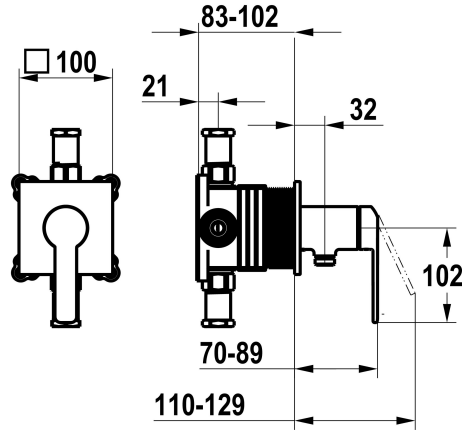

KWC DOMO 6.0

Trim kit, with safety device DIN EN 1717 – Lever mixer – Shower

Modell-Linie: DOMO 6.0 | 21.664.550.000

Sprchové armatury | Hydraulické sprchy

KWC-No.

125290

chromeline, trim kit, with safety device DIN EN 1717

NEW

* Trim kit with function unit KWC HOMEBOX

* Outflow with integrated hose connection

* KWC cartridge M 35-S HF

- with ceramic discs

- flow rate and temperature continuously variable

* Scope of delivery:

- Lever mixer unit with integrated hose connection

- Fastening of the cover plate without screws

* To be ordered separately:

- Unit for concealed installation KWC HOMEBOX Lever mixer 1

Consumers 39.006.251.931

Technické údaje

ATT-KWC-A_ABGANG_UP

12 l/min (3bar)