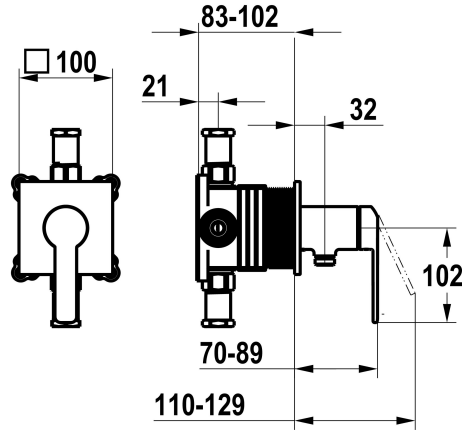

KWC DOMO 6.0

Trim kit, with safety device DIN EN 1717 – Lever mixer – Shower

Modell-Linie: **DOMO 6.0** | 21.664.550.000
Showers | Manual shower

KWC-No.

125290
chromeline, trim kit, with safety device DIN EN 1717

NEW

- * Trim kit with function unit KWC HOMEBOX
- * Outflow with integrated hose connection
- * KWC cartridge M 35-S HF
 - with ceramic discs
 - flow rate and temperature continuously variable

- * Scope of delivery:
 - Lever mixer unit with integrated hose connection
 - Fastening of the cover plate without screws
- * To be ordered separately:
 - Unit for concealed installation KWC HOMEBOX Lever mixer 1 Consumers 39.006.251.931

Technical Data

Flow rate
Handling
Color code
Installation_type
Faucet_typ
Acoustic group
Concealed unit

12 l/min (3bar)
3-Lamps
chrome
2-Screens, monitors etc
Lever mixer
1-Temperature exchange equipme
4-Large equipment