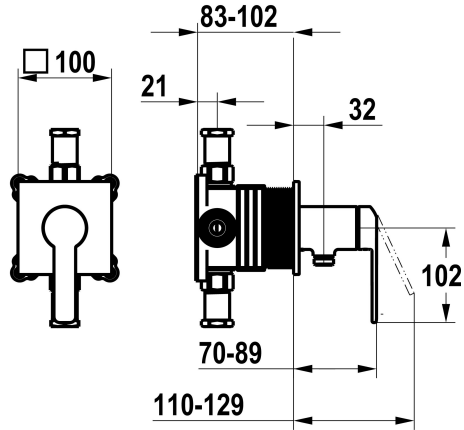

## KWC DOMO 6.0

Trim kit, with safety device DIN EN 1717 – Lever mixer – Shower

Modell-Linie: DOMO 6.0 | 21.664.550.000  
Showers | Manual shower

### KWC-No.

**125290**  
chromeline, trim kit, with safety device DIN EN 1717

NEW

- \* Trim kit with function unit KWC HOMEBOX
- \* Outflow with integrated hose connection
- \* KWC cartridge M 35-S HF
  - with ceramic discs
  - flow rate and temperature continuously variable

- \* Scope of delivery:
  - Lever mixer unit with integrated hose connection
  - Fastening of the cover plate without screws
- \* To be ordered separately:
  - Unit for concealed installation KWC HOMEBOX Lever mixer 1 Consumers 39.006.251.931

### Technical Data

Flow rate
Handling
Color code
Installation type
Faucet_typ
Acoustic group
Concealed unit

12 l/min (3bar)
3
chrome
2
Lever mixer
yes
4