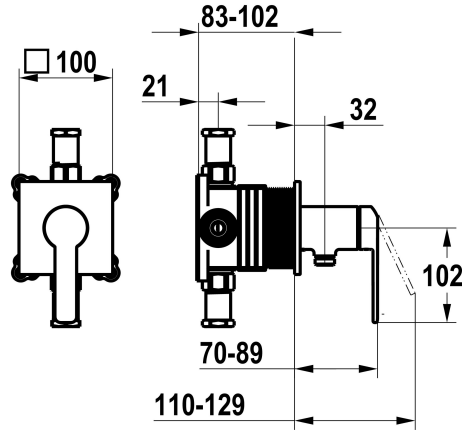

KWC DOMO 6.0

Trim kit, with safety device DIN EN 1717 – Lever mixer – Shower

Modell-Linie: DOMO 6.0 | 21.664.550.000
Showers | Manual shower

KWC-No.

125290
chromeline, trim kit, with safety device DIN EN 1717

NEW

- * Trim kit with function unit KWC HOMEBOX
- * Outflow with integrated hose connection
- * KWC cartridge M 35-S HF
 - with ceramic discs
 - flow rate and temperature continuously variable

- * Scope of delivery:
 - Lever mixer unit with integrated hose connection
 - Fastening of the cover plate without screws
- * To be ordered separately:
 - Unit for concealed installation KWC HOMEBOX Lever mixer 1 Consumers 39.006.251.931

Technical Data

Flow rate	12 l/min (3bar)
Handling	3
Color code	chrome
Installation type	2
Faucet_typ	Lever mixer
Acoustic group	yes
Concealed unit	4

Spare Parts

Cartridge M 35-S HF

537602
Z.537.602