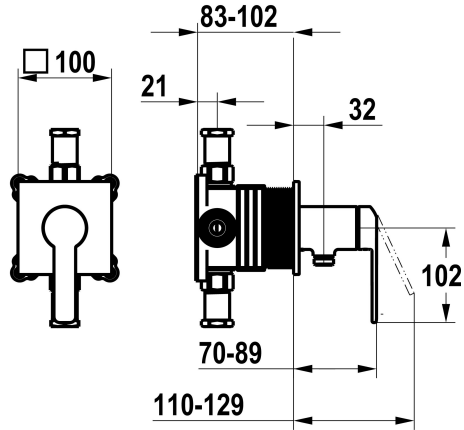

KWC DOMO 6.0

Trim kit, with safety device DIN EN 1717 – Lever mixer – Shower

Modell-Linie: DOMO 6.0 | 21.664.550.000
Suihkut ja suihkupaneelit | Manuaali suihkut

KWC-No.

125290
chromeline, trim kit, with safety device DIN EN 1717

NEW

- * Trim kit with function unit KWC HOMEBOX
- * Outflow with integrated hose connection
- * KWC cartridge M 35-S HF
 - with ceramic discs
 - flow rate and temperature continuously variable

- * Scope of delivery:
 - Lever mixer unit with integrated hose connection
 - Fastening of the cover plate without screws
- * To be ordered separately:
 - Unit for concealed installation KWC HOMEBOX Lever mixer 1 Consumers 39.006.251.931

Tekniset tiedot

ATT-KWC-A_ABGANG_UP	12 l/min (3bar)
Handling	3
ATT-KWC-FARBCODE	F000
Installation_type	2
Faucet_typ	01
G_Acoustic group	yes
ATT-KWC-UNTERPUTZ	4
lviCode	0

Varaosat

Cartridge M 35-S HF

537602
Z.537.602