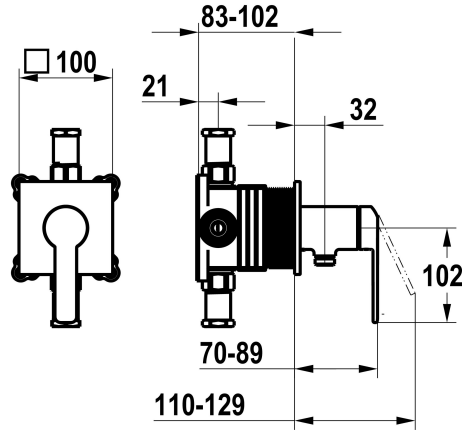

## KWC DOMO 6.0

Trim kit, with safety device DIN EN 1717 – Lever mixer – Shower

Modell-Linie: DOMO 6.0 | 21.664.550.000

Armatura natryskowa | Armatura z zaworami obsługiwanymi ręcznie

### KWC-No.

**125290**

chromeline, trim kit, with safety device DIN EN 1717

NEW

\* Trim kit with function unit KWC HOMEBOX

\* Outflow with integrated hose connection

\* KWC cartridge M 35-S HF

- with ceramic discs

- flow rate and temperature continuously variable

\* Scope of delivery:

- Lever mixer unit with integrated hose connection

- Fastening of the cover plate without screws

\* To be ordered separately:

- Unit for concealed installation KWC HOMEBOX Lever mixer 1

### Dane techniczne

ATT-KWC-A\_ABGANG\_UP

12 l/min (3bar)

Handling

3

ATT-KWC-FARBCODE

F000

Installation\_type