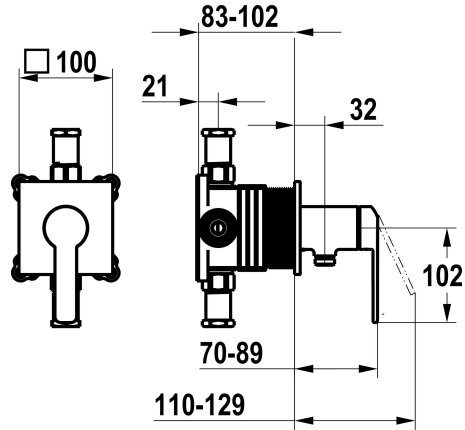

KWC DOMO 6.0

Trim kit, with safety device DIN EN 1717 – Lever mixer – Shower

Modell-Linie: **DOMO 6.0** | 21.664.550.000

Duschar | Hydraulické sprchy

KWC-No.

125290

chromeline, trim kit, with safety device DIN EN 1717

NEW

- * Trim kit with function unit KWC HOMEBOX
- * Outflow with integrated hose connection
- * KWC cartridge M 35-S HF
 - with ceramic discs
 - flow rate and temperature continuously variable

- * Scope of delivery:
 - Lever mixer unit with integrated hose connection
 - Fastening of the cover plate without screws
- * To be ordered separately:
 - Unit for concealed installation KWC HOMEBOX Lever mixer 1 Consumers 39.006.251.931

Technical Data

ATT-KWC-A_ABGANG_UP	12 l/min (3bar)
Handling	3
ATT-KWC-FARBCODE	F000
Installation_type	2
Faucet_typ	01
G_Acoustic group	1
ATT-KWC-UNTERPUTZ	4

Reservdelar

Cartridge M 35-S HF

537602

Z.537.602