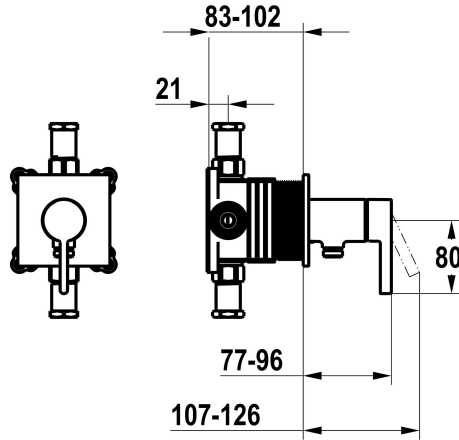

KWC BEVO

Trim kit, with safety device DIN EN 1717 – Lever mixer – Shower

Modell-Linie: BEVO | 21.424.550.000
Sprchové armatury | Hydraulické sprchy

KWC-No.

125291
chromeline, trim kit, with safety device DIN EN 1717

NEW

- * Trim kit with function unit KWC HOMEBOX
- * Outflow with integrated hose connection
- * KWC cartridge M 35-S HF
 - with ceramic discs
 - flow rate and temperature continuously variable

- * Scope of delivery:
 - Lever mixer unit with integrated hose connection
 - Fastening of the cover plate without screws
- * To be ordered separately:
 - Unit for concealed installation KWC HOMEBOX Lever mixer 1 Consumers 39.006.251.931

Technické údaje

ATT-KWC-A_ABGANG_UP	12 l/min (3bar)
Handling	0,2
ATT-KWC-FARBCODE	F000
Installation_type	2
Faucet_typ	01
G_Acoustic group	yes
ATT-KWC-UNTERPUTZ	4

Náhradní díly

Cartridge M 35-S HF

537602
Z.537.602