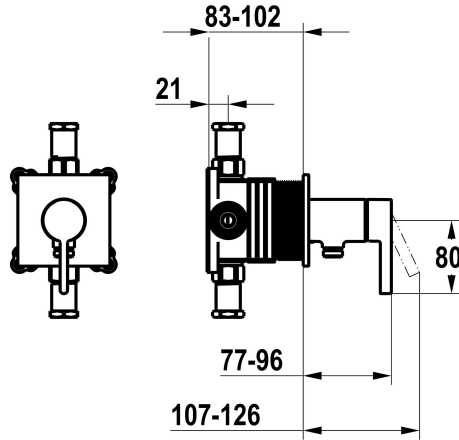

KWC BEVO

Trim kit, with safety device DIN EN 1717 – Lever mixer – Shower

Modell-Linie: BEVO | 21.424.550.000
Showers | Manual shower

KWC-No.

125291
chromeline, trim kit, with safety device DIN EN 1717

NEW

- * Trim kit with function unit KWC HOMEBOX
- * Outflow with integrated hose connection
- * KWC cartridge M 35-S HF
 - with ceramic discs
 - flow rate and temperature continuously variable

- * Scope of delivery:
 - Lever mixer unit with integrated hose connection
 - Fastening of the cover plate without screws
- * To be ordered separately:
 - Unit for concealed installation KWC HOMEBOX Lever mixer 1 Consumers 39.006.251.931

Technical Data

Flow rate
Handling
Color code
Installation_type
Faucet_typ
Acoustic group
Concealed unit

12 l/min (3bar)
3-Lamps
chrome
2-Screens, monitors etc
Lever mixer
1-Temperature exchange equipme
4-Large equipment