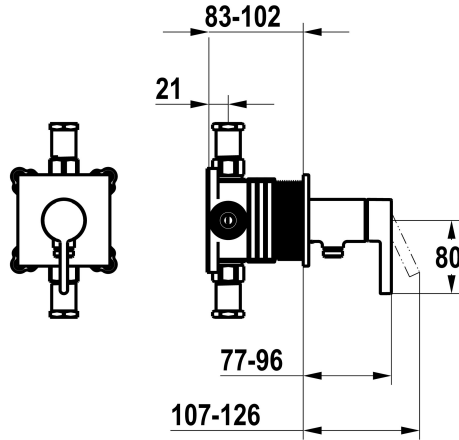

KWC BEVO

Trim kit, with safety device DIN EN 1717 – Lever mixer – Shower

Modell-Linie: BEVO | 21.424.550.000
Showers | Manual shower

KWC-No.

125291
chromeline, trim kit, with safety device DIN EN 1717

NEW

- * Trim kit with function unit KWC HOMEBOX
- * Outflow with integrated hose connection
- * KWC cartridge M 35-S HF
 - with ceramic discs
 - flow rate and temperature continuously variable

- * Scope of delivery:
 - Lever mixer unit with integrated hose connection
 - Fastening of the cover plate without screws
- * To be ordered separately:
 - Unit for concealed installation KWC HOMEBOX Lever mixer 1 Consumers 39.006.251.931

Technical Data

Flow rate
Handling
Color code
Installation type
Faucet_typ
Acoustic group
Concealed unit

12 l/min (3bar)
3
chrome
2
Lever mixer
yes
4

Spare Parts

Cartridge M 35-S HF

537602
Z.537.602