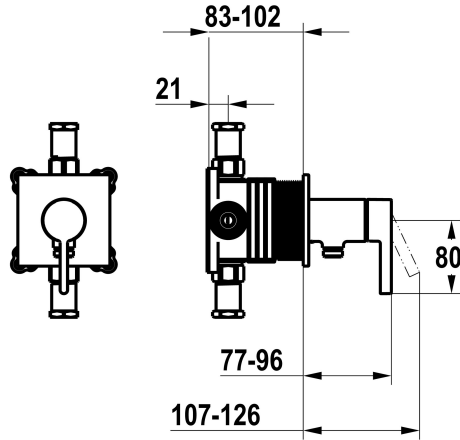

## KWC BEVO

Trim kit, with safety device DIN EN 1717 – Lever mixer – Shower

Modell-Linie: BEVO | 21.424.550.000

Suihkut ja suihkupaneelit | Manuaali suihkut

### KWC-No.

**125291**

chromeline, trim kit, with safety device DIN EN 1717

NEW

\* Trim kit with function unit KWC HOMEBOX

\* Outflow with integrated hose connection

\* KWC cartridge M 35-S HF

- with ceramic discs

- flow rate and temperature continuously variable

\* Scope of delivery:

- Lever mixer unit with integrated hose connection

- Fastening of the cover plate without screws

\* To be ordered separately:

- Unit for concealed installation KWC HOMEBOX Lever mixer 1

### Tekniset tiedot

ATT-KWC-A\_ABGANG\_UP

12 l/min (3bar)

Handling

3

ATT-KWC-FARBCODE

F000

Installation\_type