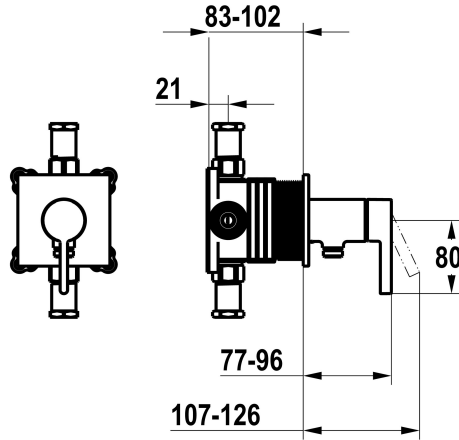

KWC BEVO

Trim kit, with safety device DIN EN 1717 – Lever mixer – Shower

Modell-Linie: BEVO | 21.424.550.000

Armatura natryskowa | Armatura z zaworami obsługiwanymi ręcznie

KWC-No.

125291

chromeline, trim kit, with safety device DIN EN 1717

NEW

* Trim kit with function unit KWC HOMEBOX

* Outflow with integrated hose connection

* KWC cartridge M 35-S HF

- with ceramic discs

- flow rate and temperature continuously variable

* Scope of delivery:

- Lever mixer unit with integrated hose connection

- Fastening of the cover plate without screws

* To be ordered separately:

- Unit for concealed installation KWC HOMEBOX Lever mixer 1

Consumers 39.006.251.931

Dane techniczne

ATT-KWC-A_ABGANG_UP

12 l/min (3bar)