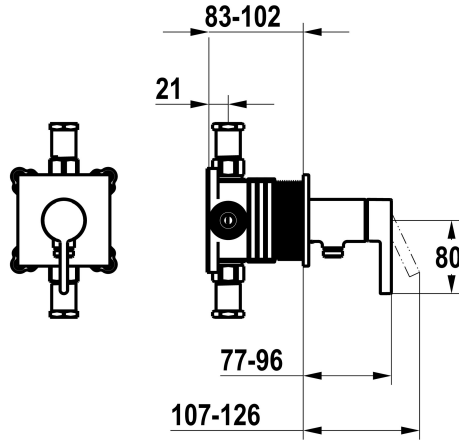

KWC BEVO

Trim kit, with safety device DIN EN 1717 – Lever mixer – Shower

Modell-Linie: BEVO | 21.424.550.000

Duschar | Hydraulické sprchy

KWC-No.

125291

chromeline, trim kit, with safety device DIN EN 1717

NEW

- * Trim kit with function unit KWC HOMEBOX
- * Outflow with integrated hose connection
- * KWC cartridge M 35-S HF
 - with ceramic discs
 - flow rate and temperature continuously variable

- * Scope of delivery:
 - Lever mixer unit with integrated hose connection
 - Fastening of the cover plate without screws
- * To be ordered separately:
 - Unit for concealed installation KWC HOMEBOX Lever mixer 1 Consumers 39.006.251.931

Technical Data

ATT-KWC-A_ABGANG_UP

12 l/min (3bar)

Handling

3

ATT-KWC-FARBCODE

F000

Installation_type