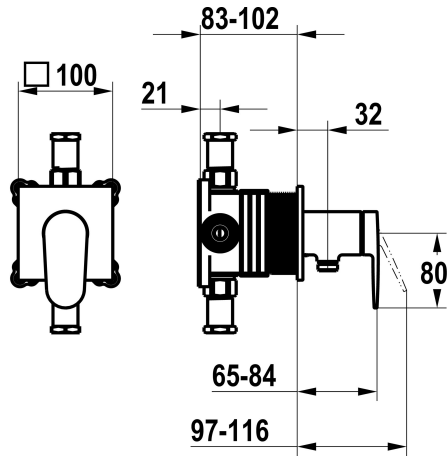

KWC ELLA

Trim kit, with safety device DIN EN 1717 – Lever mixer – Shower

Modell-Linie: ELLA | 21.384.550.000

Sprchové armatury | Hydraulické sprchy

KWC-No.

125292

chromeline, trim kit, with safety device DIN EN 1717

NEW

* Trim kit with function unit KWC HOMEBOX

* Outflow with integrated hose connection above or below for the second consumer with CHOICE diverter without automatic reset

* KWC cartridge M 35-S HF

- with ceramic discs
- flow rate and temperature continuously variable

* Scope of delivery:

- Lever mixer unit
- Diverter unit
- Hose connection unit
- Fastening of the cover plate without screws

* To be ordered separately:

- Unit for concealed installation KWC HOMEBOX Thermostatic/ lever mixer 2 consumers 39.006.261.931

Technické údaje

ATT-KWC-A_ABGANG_UP

12 l/min (3bar)

Handling

0,2

ATT-KWC-FARBCODE

F000

Installation_type