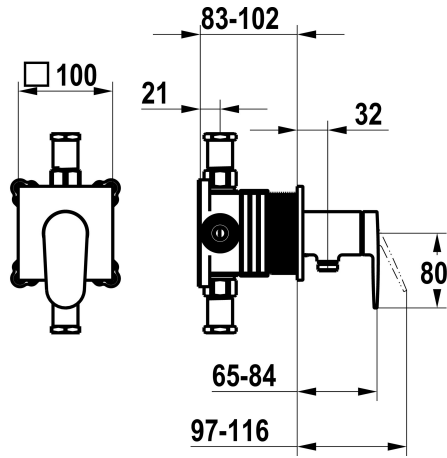

KWC ELLA

Trim kit, with safety device DIN EN 1717 – Lever mixer – Shower

Modell-Linie: ELLA | 21.384.550.000

Showers | Manual shower

KWC-No.

125292

chromeline, trim kit, with safety device DIN EN 1717

NEW

* Trim kit with function unit KWC HOMEBOX

* Outflow with integrated hose connection above or below for the second consumer with CHOICE diverter without automatic reset

* KWC cartridge M 35-S HF

- with ceramic discs
- flow rate and temperature continuously variable

* Scope of delivery:

- Lever mixer unit
- Diverter unit
- Hose connection unit
- Fastening of the cover plate without screws

* To be ordered separately:

- Unit for concealed installation KWC HOMEBOX Thermostatic/ lever mixer 2 consumers 39.006.261.931

Technical Data

Flow rate	12 l/min (3bar)
Handling	3
Color code	chrome
Installation type	2
Faucet_typ	Lever mixer
Acoustic group	yes
Concealed unit	4

Flow rate	12 l/min (3bar)
Handling	3
Color code	chrome
Installation type	2
Faucet_typ	Lever mixer
Acoustic group	yes
Concealed unit	4