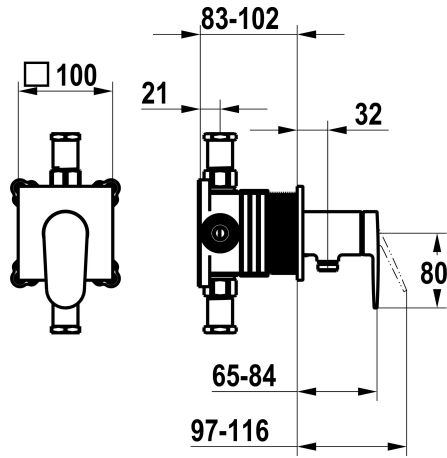

KWC ELLA

Trim kit, with safety device DIN EN 1717 – Lever mixer – Shower

Modell-Linie: ELLA | 21.384.550.000
Showers | Manual shower

KWC-No.

125292
chromeline, trim kit, with safety device DIN EN 1717

NEW

- * Trim kit with function unit KWC HOMEBOX
- * Outflow with integrated hose connection above or below for the second consumer with CHOICE diverter without automatic reset
- * KWC cartridge M 35-S HF
 - with ceramic discs
 - flow rate and temperature continuously variable

- * Scope of delivery:
 - Lever mixer unit
 - Diverter unit
 - Hose connection unit
 - Fastening of the cover plate without screws
- * To be ordered separately:
 - Unit for concealed installation KWC HOMEBOX Thermostatic/ lever mixer 2 consumers 39.006.261.931

Technical Data

Flow rate	12 l/min (3bar)
Handling	3
Color code	chrome
Installation type	2
Faucet_typ	Lever mixer
Acoustic group	yes
Concealed unit	4

Spare Parts

Cartridge M 35-S HF

537602
Z.537.602