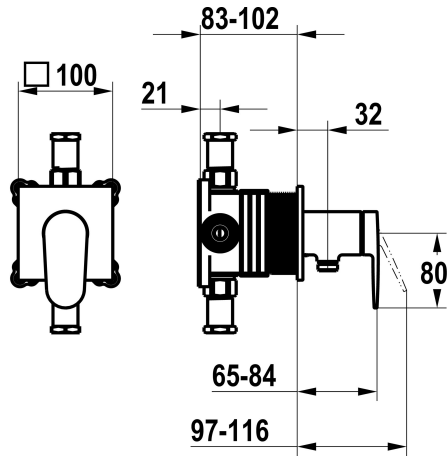

KWC ELLA

Trim kit, with safety device DIN EN 1717 – Lever mixer – Shower

Modell-Linie: ELLA | 21.384.550.000

Suihkut ja suihkupaneelit | Manuaali suihkut

KWC-No.

125292

chromeline, trim kit, with safety device DIN EN 1717

NEW

* Trim kit with function unit KWC HOMEBOX

* Outflow with integrated hose connection above or below for the second consumer with CHOICE diverter without automatic reset

* KWC cartridge M 35-S HF

- with ceramic discs
- flow rate and temperature continuously variable

* Scope of delivery:

- Lever mixer unit
- Diverter unit
- Hose connection unit
- Fastening of the cover plate without screws

* To be ordered separately:

- Unit for concealed installation KWC HOMEBOX Thermostatic/ lever mixer 2 consumers 39.006.261.931

0

Varaosat

Cartridge M 35-S HF

537602

Z.537.602

KWC ELLA

Trim kit, with safety device DIN EN 1717 – Lever mixer – Shower

Modell-Linie: ELLA | 21.384.550.000