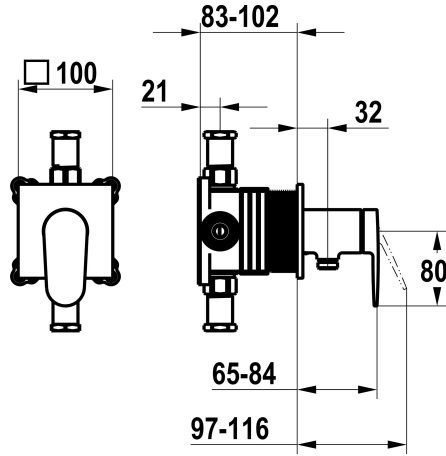

KWC ELLA

Trim kit, with safety device DIN EN 1717 – Lever mixer – Shower

Modell-Linie: ELLA | 21.384.550.000

Armatura natryskowa | Armatura z zaworami obsługiwanymi ręcznie

KWC-No.

125292

chromeline, trim kit, with safety device DIN EN 1717

NEW

* Trim kit with function unit KWC HOMEBOX

* Outflow with integrated hose connection above or below for the second consumer with CHOICE diverter without automatic reset

* KWC cartridge M 35-S HF

- with ceramic discs
- flow rate and temperature continuously variable

* Scope of delivery:

- Lever mixer unit
- Diverter unit
- Hose connection unit
- Fastening of the cover plate without screws

* To be ordered separately:

- Unit for concealed installation KWC HOMEBOX Thermostatic/ lever mixer 2 consumers 39.006.261.931

Dane techniczne

ATT-KWC-A_ABGANG_UP

12 l/min (3bar)

Handling

3

ATT-KWC-FARBCODE

F000

Installation_type