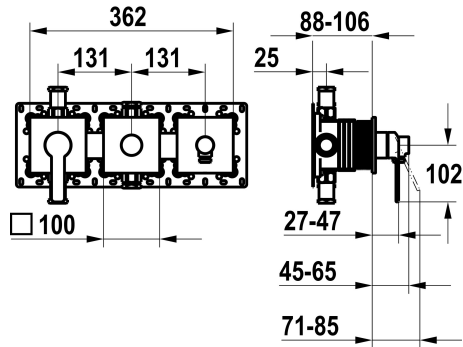

## KWC DOMO 6.0

Trim kit, with safety device DIN EN 1717 – Lever mixer – Tub

Modell-Linie: DOMO 6.0 | 20.664.550.000

Sprchové armatury | Vanové armatury

### KWC-No.

**125294**

chromeline, trim kit, with safety device DIN EN 1717

\* Trim kit with function unit KWC HOMEBOX

\* Outflow with integrated hose connection above or below for the second consumer with CHOICE diverter without automatic reset

\* KWC cartridge M 35-S HF

- with ceramic discs  
- flow rate and temperature continuously variable

\* Scope of delivery:

- Lever mixer unit  
- Diverter unit  
- Hose connection unit  
- Fastening of the cover plate without screws

### Technické údaje

ATT-KWC-A\_ABGANG\_UP

20 l/min (3bar)

Handling

0,2

ATT-KWC-FARBCODE

F000

Installation\_type