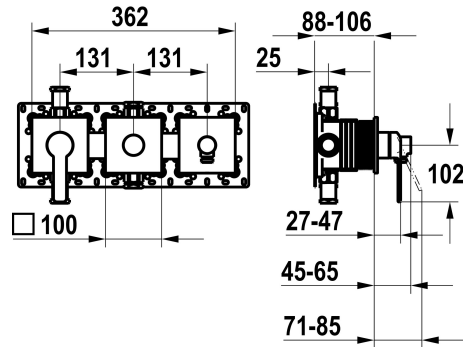

## KWC DOMO 6.0

Trim kit, with safety device DIN EN 1717 – Lever mixer – Tub

Modell-Linie: DOMO 6.0 | 20.664.550.000

Showers | Exposed bath mixer

### KWC-No.

**125294**

chromeline, trim kit, with safety device DIN EN 1717

\* Trim kit with function unit KWC HOMEBOX

\* Outflow with integrated hose connection above or below for the second consumer with CHOICE diverter without automatic reset

\* KWC cartridge M 35-S HF

- with ceramic discs  
- flow rate and temperature continuously variable

\* Scope of delivery:

- Lever mixer unit  
- Diverter unit  
- Hose connection unit  
- Fastening of the cover plate without screws

### Technical Data

Flow rate	20 l/min (3bar)
Handling	3
Color code	chrome
Installation type	2
Faucet_typ	Lever mixer
Concealed unit	4

Flow rate	20 l/min (3bar)
Handling	3
Color code	chrome
Installation type	2
Faucet_typ	Lever mixer
Concealed unit	4