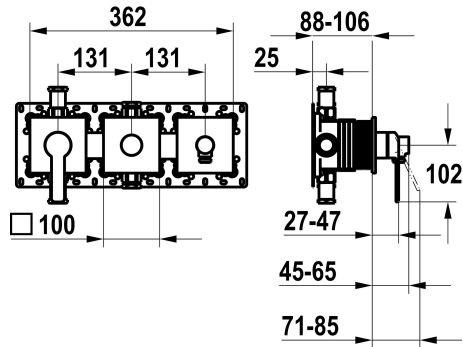

KWC DOMO 6.0

Trim kit, with safety device DIN EN 1717 – Lever mixer – Tub

Modell-Linie: DOMO 6.0 | 20.664.550.000

Showers | Exposed bath mixer

KWC-No.

125294

chromeline, trim kit, with safety device DIN EN 1717

NEW

* Trim kit with function unit KWC HOMEBOX

* Outflow
with integrated hose connection
above or below for the second consumer with CHOICE diverter
without automatic reset

* KWC cartridge M 35-S HF

- with ceramic discs
- flow rate and temperature continuously variable

Technical Data

| | |
|-------------------|-----------------|
| Flow rate | 20 l/min (3bar) |
| Handling | 3 |
| Color code | chrome |
| Installation type | 2 |
| Faucet_typ | Lever mixer |
| Concealed unit | 4 |

| | |
|-------------------|-----------------|
| Flow rate | 20 l/min (3bar) |
| Handling | 3 |
| Color code | chrome |
| Installation type | 2 |
| Faucet_typ | Lever mixer |
| Concealed unit | 4 |