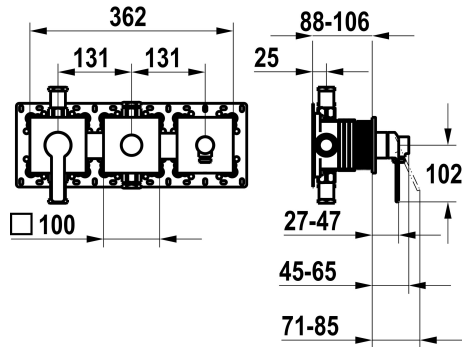

KWC DOMO 6.0

Trim kit, with safety device DIN EN 1717 – Lever mixer – Tub

Modell-Linie: DOMO 6.0 | 20.664.550.000

Suihkut ja suihkupaneelit | Allashanat

KWC-No.

125294

chromeline, trim kit, with safety device DIN EN 1717

NEW

* Trim kit with function unit KWC HOMEBOX

* Outflow with integrated hose connection above or below for the second consumer with CHOICE diverter without automatic reset

* KWC cartridge M 35-S HF

- with ceramic discs
- flow rate and temperature continuously variable

* Scope of delivery:

- Lever mixer unit
- Diverter unit
- Hose connection unit
- Fastening of the cover plate without screws

* To be ordered separately:

- Unit for concealed installation KWC HOMEBOX Thermostatic/ lever mixer 2 consumers 39.006.261.931

Tekniset tiedot

ATT-KWC-A_ABGANG_UP

20 l/min (3bar)

Handling

3

ATT-KWC-FARBCODE

F000

Installation_type