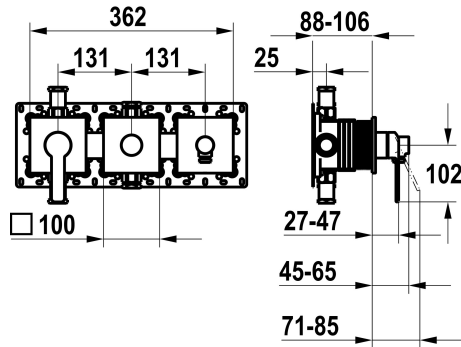

## KWC DOMO 6.0

Trim kit, with safety device DIN EN 1717 – Lever mixer – Tub

Modell-Linie: DOMO 6.0 | 20.664.550.000

Armatura natryskowa | Baterie wannowe

### KWC-No.

**125294**

chromeline, trim kit, with safety device DIN EN 1717

\* Trim kit with function unit KWC HOMEBOX

\* Outflow with integrated hose connection above or below for the second consumer with CHOICE diverter without automatic reset

\* KWC cartridge M 35-S HF

- with ceramic discs  
- flow rate and temperature continuously variable

\* Scope of delivery:

- Lever mixer unit  
- Diverter unit  
- Hose connection unit  
- Fastening of the cover plate without screws

### Dane techniczne

ATT-KWC-A\_ABGANG\_UP

20 l/min (3bar)

Handling

3

ATT-KWC-FARBCODE

F000

Installation\_type