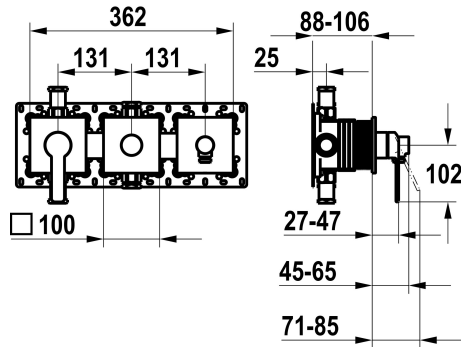

KWC DOMO 6.0

Trim kit, with safety device DIN EN 1717 – Lever mixer – Tub

Modell-Linie: DOMO 6.0 | 20.664.550.000

Duschar | Badkarsarmaturen

KWC-No.

125294

chromeline, trim kit, with safety device DIN EN 1717

* Trim kit with function unit KWC HOMEBOX

* Outflow with integrated hose connection above or below for the second consumer with CHOICE diverter without automatic reset

* KWC cartridge M 35-S HF

- with ceramic discs
- flow rate and temperature continuously variable

* Scope of delivery:

- Lever mixer unit
- Diverter unit
- Hose connection unit
- Fastening of the cover plate without screws

* To be ordered separately:

- Unit for concealed installation KWC HOMEBOX Thermostatic/ lever mixer 2 consumers 39.006.261.931

NEW

Technical Data

ATT-KWC-A_ABGANG_UP

20 l/min (3bar)

Handling

3

ATT-KWC-FARBCODE

F000