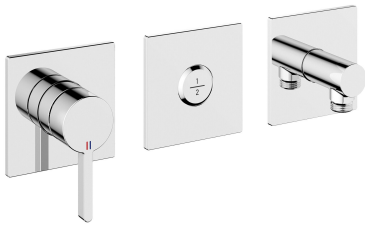

KWC BEVO

Trim kit, with safety device DIN EN 1717 – Lever mixer – Tub

Modell-Linie: BEVO | 20.424.550.000

Sprchové armatury | Vanové armatury

KWC-No.

125295

chromeline, trim kit, with safety device DIN EN 1717

* Trim kit with function unit KWC HOMEBOX

* Outflow with integrated hose connection above or below for the second consumer with CHOICE diverter without automatic reset

* KWC cartridge M 35-S HF

- with ceramic discs
- flow rate and temperature continuously variable

* Scope of delivery:

- Lever mixer unit
- Diverter unit
- Hose connection unit
- Fastening of the cover plate without screws

* To be ordered separately:

- Unit for concealed installation KWC HOMEBOX Thermostatic/ lever mixer 2 consumers 39.006.261.931

NEW

Technické údaje

ATT-KWC-A_ABGANG_UP

20 l/min (3bar)

Handling

0,2

ATT-KWC-FARBCODE

F000