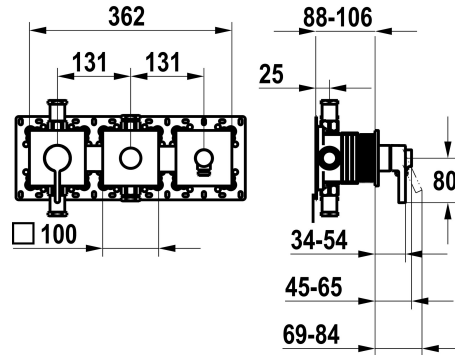

KWC BEVO

Trim kit, with safety device DIN EN 1717 – Lever mixer – Tub

Modell-Linie: BEVO | 20.424.550.000

Sprchové armatury | Vanové armatury

KWC-No.

125295

chromeline, trim kit, with safety device DIN EN 1717

* Trim kit with function unit KWC HOMEBOX

* Outflow with integrated hose connection above or below for the second consumer with CHOICE diverter without automatic reset

* KWC cartridge M 35-S HF

- with ceramic discs
- flow rate and temperature continuously variable

* Scope of delivery:

- Lever mixer unit
- Diverter unit
- Hose connection unit
- Fastening of the cover plate without screws

* To be ordered separately:

- Unit for concealed installation KWC HOMEBOX Thermostatic/ lever mixer 2 consumers 39.006.261.931

NEW

Technické údaje

ATT-KWC-A_ABGANG_UP

20 l/min (3bar)

Handling

0,2

ATT-KWC-FARBCODE

F000