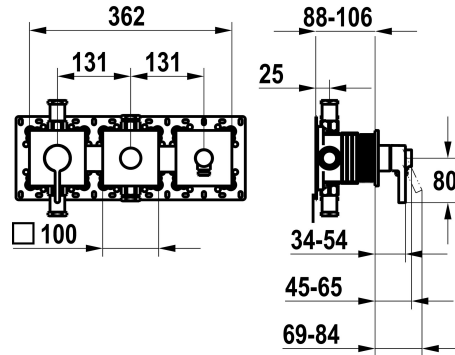

KWC BEVO

Trim kit, with safety device DIN EN 1717 – Lever mixer – Tub

Modell-Linie: BEVO | 20.424.550.000

Showers | Exposed bath mixer

KWC-No.

125295

chromeline, trim kit, with safety device DIN EN 1717

NEW

* Trim kit with function unit KWC HOMEBOX

* Outflow with integrated hose connection above or below for the second consumer with CHOICE diverter without automatic reset

* KWC cartridge M 35-S HF

- with ceramic discs
- flow rate and temperature continuously variable

* Scope of delivery:

- Lever mixer unit
- Diverter unit
- Hose connection unit
- Fastening of the cover plate without screws

* To be ordered separately:

- Unit for concealed installation KWC HOMEBOX Thermostatic/ lever mixer 2 consumers 39.006.261.931

Technical Data

Flow rate
Handling
Color code
Installation_type
Faucet_typ
Concealed unit

20 l/min (3bar)
3-Lamps
chrome
2-Screens, monitors etc
Lever mixer
4-Large equipment

Spare Parts

Cartridge M 35-S HF