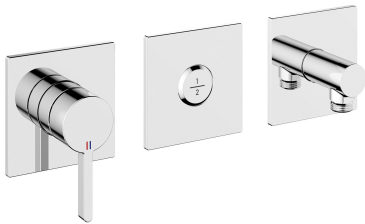

## KWC BEVO

Trim kit, with safety device DIN EN 1717 – Lever mixer – Tub

Modell-Linie: BEVO | 20.424.550.000

Showers | Exposed bath mixer

### KWC-No.

**125295**

chromeline, trim kit, with safety device DIN EN 1717

\* Trim kit with function unit KWC HOMEBOX

\* Outflow with integrated hose connection above or below for the second consumer with CHOICE diverter without automatic reset

\* KWC cartridge M 35-S HF

- with ceramic discs  
- flow rate and temperature continuously variable

\* Scope of delivery:

- Lever mixer unit  
- Diverter unit  
- Hose connection unit  
- Fastening of the cover plate without screws

\* To be ordered separately:

- Unit for concealed installation KWC HOMEBOX Thermostatic/ lever mixer 2 consumers 39.006.261.931

NEW