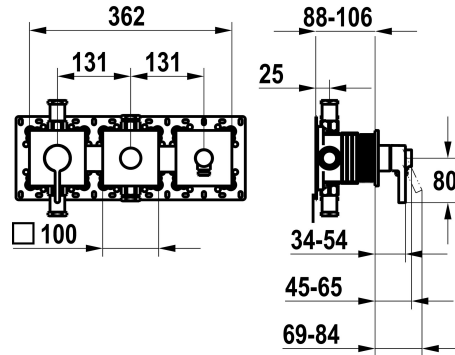

## KWC BEVO

Trim kit, with safety device DIN EN 1717 – Lever mixer – Tub

Modell-Linie: BEVO | 20.424.550.000

Showers | Exposed bath mixer

### KWC-No.

**125295**

chromeline, trim kit, with safety device DIN EN 1717

\* Trim kit with function unit KWC HOMEBOX

\* Outflow with integrated hose connection above or below for the second consumer with CHOICE diverter without automatic reset

\* KWC cartridge M 35-S HF

- with ceramic discs  
- flow rate and temperature continuously variable

\* Scope of delivery:

- Lever mixer unit  
- Diverter unit  
- Hose connection unit  
- Fastening of the cover plate without screws

### Technical Data

Flow rate	20 l/min (3bar)
Handling	3
Color code	chrome
Installation type	2
Faucet_typ	Lever mixer
Concealed unit	4

Flow rate	20 l/min (3bar)
Handling	3
Color code	chrome
Installation type	2
Faucet_typ	Lever mixer
Concealed unit	4