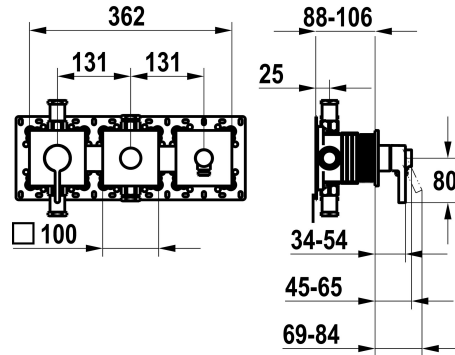

KWC BEVO

Trim kit, with safety device DIN EN 1717 – Lever mixer – Tub

Modell-Linie: BEVO | 20.424.550.000

Showers | Exposed bath mixer

KWC-No.

125295

chromeline, trim kit, with safety device DIN EN 1717

* Trim kit with function unit KWC HOMEBOX

* Outflow with integrated hose connection above or below for the second consumer with CHOICE diverter without automatic reset

* KWC cartridge M 35-S HF

- with ceramic discs
- flow rate and temperature continuously variable

* Scope of delivery:

- Lever mixer unit
- Diverter unit
- Hose connection unit
- Fastening of the cover plate without screws

* To be ordered separately:

- Unit for concealed installation KWC HOMEBOX Thermostatic/ lever mixer 2 consumers 39.006.261.931

NEW

Technical Data

Flow rate	20 l/min (3bar)
Handling	3
Color code	chrome
Installation type	2
Faucet_typ	Lever mixer
Concealed unit	4

Flow rate	20 l/min (3bar)
Handling	3
Color code	chrome
Installation type	2
Faucet_typ	Lever mixer
Concealed unit	4