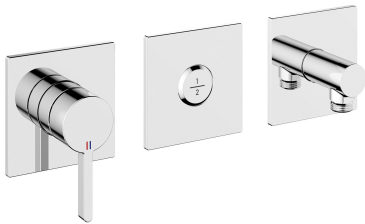

KWC BEVO

Trim kit, with safety device DIN EN 1717 – Lever mixer – Tub

Modell-Linie: BEVO | 20.424.550.000

Showers | Exposed bath mixer

KWC-No.

125295

chromeline, trim kit, with safety device DIN EN 1717

* Trim kit with function unit KWC HOMEBOX

* Outflow with integrated hose connection above or below for the second consumer with CHOICE diverter without automatic reset

* KWC cartridge M 35-S HF

- with ceramic discs
- flow rate and temperature continuously variable

* Scope of delivery:

- Lever mixer unit
- Diverter unit
- Hose connection unit
- Fastening of the cover plate without screws

* To be ordered separately:

- Unit for concealed installation KWC HOMEBOX Thermostatic/ lever mixer 2 consumers 39.006.261.931

NEW

Technical Data

Flow rate	20 l/min (3bar)
Handling	3
Color code	chrome
Installation type	2
Faucet_typ	Lever mixer
Concealed unit	4

Flow rate	20 l/min (3bar)
Handling	3
Color code	chrome
Installation type	2
Faucet_typ	Lever mixer
Concealed unit	4