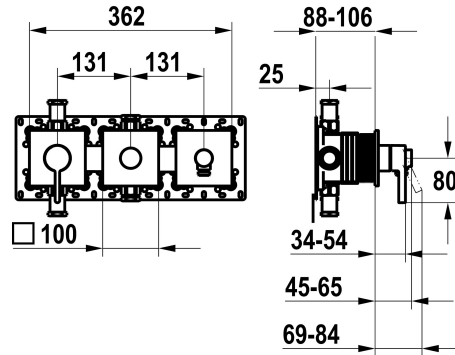

KWC BEVO

Trim kit, with safety device DIN EN 1717 – Lever mixer – Tub

Modell-Linie: BEVO | 20.424.550.000

Suihkut ja suihkupaneelit | Allashanat

KWC-No.

125295

chromeline, trim kit, with safety device DIN EN 1717

NEW

* Trim kit with function unit KWC HOMEBOX

* Outflow with integrated hose connection above or below for the second consumer with CHOICE diverter without automatic reset

* KWC cartridge M 35-S HF

- with ceramic discs
- flow rate and temperature continuously variable

* Scope of delivery:

- Lever mixer unit
- Diverter unit
- Hose connection unit
- Fastening of the cover plate without screws

* To be ordered separately:

- Unit for concealed installation KWC HOMEBOX Thermostatic/ lever mixer 2 consumers 39.006.261.931

Tekniset tiedot

ATT-KWC-A_ABGANG_UP

20 l/min (3bar)

Handling

3

ATT-KWC-FARBCODE

F000

Installation_type