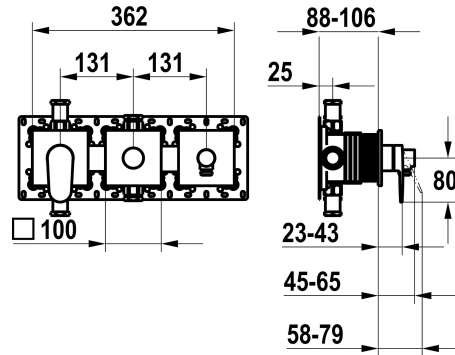

## KWC ELLA

Trim kit, with safety device DIN EN 1717 – Lever mixer – Tub

Modell-Linie: ELLA | 20.384.550.000

Sprchové armatury | Vanové armatury

### KWC-No.

**125296**

chromeline, trim kit, with safety device DIN EN 1717

NEW

\* Trim kit with function unit KWC HOMEBOX

\* Outflow with integrated hose connection above or below for the second consumer with CHOICE diverter without automatic reset

\* KWC cartridge M 35-S HF

- with ceramic discs  
- flow rate and temperature continuously variable

\* Scope of delivery:

- Lever mixer unit  
- Diverter unit  
- Hose connection unit  
- Fastening of the cover plate without screws