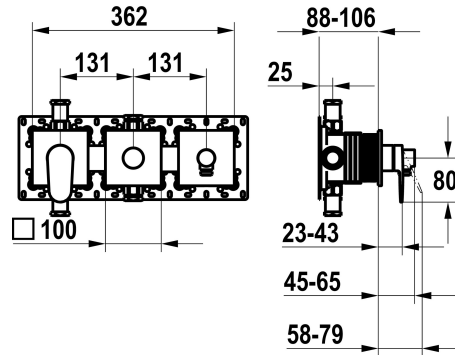

KWC ELLA

Trim kit, with safety device DIN EN 1717 – Lever mixer – Tub

Modell-Linie: ELLA | 20.384.550.000

Suihkut ja suihkupaneelit | Allashanat

KWC-No.

125296

chromeline, trim kit, with safety device DIN EN 1717

NEW

* Trim kit with function unit KWC HOMEBOX

* Outflow with integrated hose connection above or below for the second consumer with CHOICE diverter without automatic reset

* KWC cartridge M 35-S HF

- with ceramic discs
- flow rate and temperature continuously variable

* Scope of delivery:

- Lever mixer unit
- Diverter unit
- Hose connection unit
- Fastening of the cover plate without screws

* To be ordered separately:

- Unit for concealed installation KWC HOMEBOX Thermostatic/ lever mixer 2 consumers 39.006.261.931

Tekniset tiedot

ATT-KWC-A_ABGANG_UP

20 l/min (3bar)

Handling

3

ATT-KWC-FARBCODE

F000

Installation_type