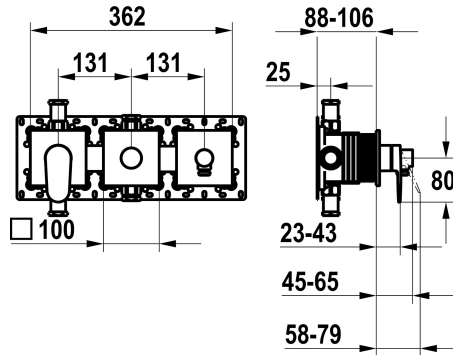

KWC ELLA

Trim kit, with safety device DIN EN 1717 – Lever mixer – Tub

Modell-Linie: ELLA | 20.384.550.000

Armatura natryskowa | Baterie wannowe

KWC-No.

125296

chromeline, trim kit, with safety device DIN EN 1717

NEW

* Trim kit with function unit KWC HOMEBOX

* Outflow with integrated hose connection above or below for the second consumer with CHOICE diverter without automatic reset

* KWC cartridge M 35-S HF

- with ceramic discs
- flow rate and temperature continuously variable

* Scope of delivery:

- Lever mixer unit
- Diverter unit
- Hose connection unit
- Fastening of the cover plate without screws

* To be ordered separately:

- Unit for concealed installation KWC HOMEBOX Thermostatic/ lever mixer 2 consumers 39.006.261.931

Dane techniczne

ATT-KWC-A_ABGANG_UP

20 l/min (3bar)

Handling

3

ATT-KWC-FARBCODE

F000

Installation_type