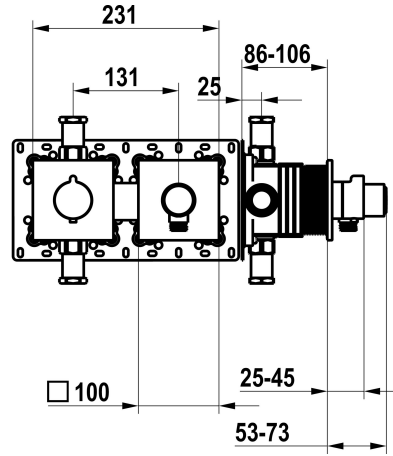

KWC

Trim kit, with safety device DIN EN 1717 – Thermostatic mixer – Shower

Modell-Linie: SHOWERCULTURE | 21.004.853.000

Sprchové armatury | Hydraulické sprchy

KWC-No.

125297
chromeline, trim kit, with safety device DIN EN 1717

125298
matt black, trim kit, with safety device DIN EN 1717

125299
brushed steel, trim kit, with safety device DIN EN 1717

ATT-KWC-FARBCODE

F000

F176

F177

NEW

* Trim kit with thermostatic function unit KWC HOMEBOX

- Hose connection unit with ON/OFF push-button and flow regulator

- Fastening of the cover plate without screws

* To be ordered separately:

- Unit for concealed installation KWC HOMEBOX Thermostatic mixer

1 Consumers 39.006.271.931

Technické údaje

ATT-KWC-A_ABGANG_UP

12 l/min (3 bar)

ATT-KWC-FARBCODE

F000

Installation_type

2