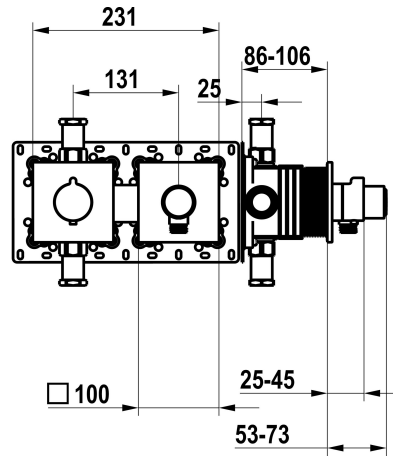

KWC

Trim kit, with safety device DIN EN 1717 – Thermostatic mixer – Shower

Modell-Linie: SHOWERCULTURE | 21.004.853.000

Showers | Manual shower

KWC-No.

125297
chromeline, trim kit, with safety device DIN EN 1717

125298
matt black, trim kit, with safety device DIN EN 1717

125299
brushed steel, trim kit, with safety device DIN EN 1717

Color code

chrome

matt black

brushed steel

NEW

* Trim kit with thermostatic function unit KWC HOMEBOX

- Hose connection unit with ON/OFF push-button and flow regulator

- Fastening of the cover plate without screws

* To be ordered separately:

- Unit for concealed installation KWC HOMEBOX Thermostatic mixer

1 Consumers 39.006.271.931

Technical Data

Flow rate

12 l/min (3 bar)

Color code

chrome

Installation_type

2-Screens, monitors etc