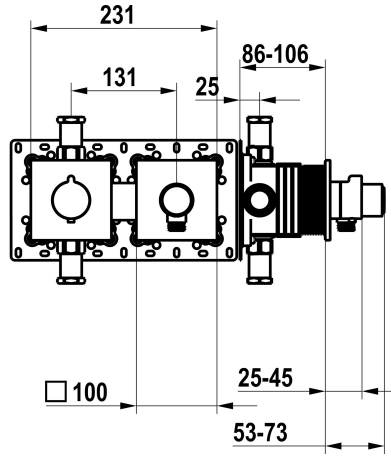

KWC

Trim kit, with safety device DIN EN 1717 – Thermostatic mixer – Shower

Modell-Linie: SHOWERCULTURE | 21.004.853.000

Showers | Manual shower

KWC-No.

125297
chromeline, trim kit, with safety device DIN EN 1717

125298
matt black, trim kit, with safety device DIN EN 1717

125299
brushed steel, trim kit, with safety device DIN EN 1717

Color code

chrome

matt black

brushed steel

NEW

- * Trim kit with thermostatic function unit KWC HOMEBOX
- * Outflow
- with integrated hose connection with ON/OFF push-button CHOICE with flow regulator
- * SkinProtect - Safety stop prevents scalding
- * Intrinsicly safe against backflow
- * Scope of delivery:

- Thermostatic mixer unit
- Hose connection unit with ON/OFF push-button and flow regulator
- Fastening of the cover plate without screws
- * To be ordered separately:
- Unit for concealed installation KWC HOMEBOX Thermostatic mixer 1 Consumers 39.006.271.931

Technical Data

Flow rate
Color code
Installation type
Faucet_typ
Acoustic group
Concealed unit

12 l/min (3 bar)
chrome
2
Thermostatic
yes
4