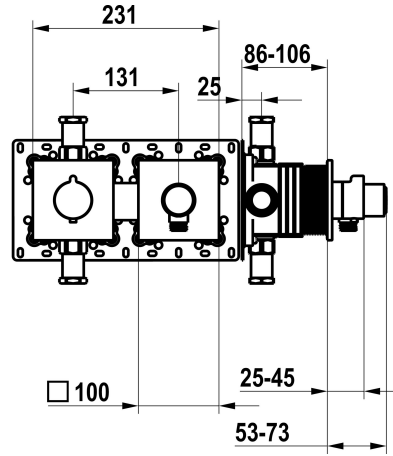

KWC

Trim kit, with safety device DIN EN 1717 – Thermostatic mixer – Shower

Modell-Linie: SHOWERCULTURE | 21.004.853.000

Suihkut ja suihkupaneelit | Manuaali suihkut

KWC-No.

125297
chromeline, trim kit, with safety device DIN EN 1717

125298
matt black, trim kit, with safety device DIN EN 1717

125299
brushed steel, trim kit, with safety device DIN EN 1717

ATT-KWC-FARBCODE

F000

F176

F177

NEW

* Trim kit with thermostatic function unit KWC HOMEBOX

- Hose connection unit with ON/OFF push-button and flow regulator

- Fastening of the cover plate without screws

* To be ordered separately:

- Unit for concealed installation KWC HOMEBOX Thermostatic mixer

1 Consumers 39.006.271.931

Tekniset tiedot

ATT-KWC-A_ABGANG_UP

12 l/min (3 bar)

ATT-KWC-FARBCODE

F000

Installation_type

2